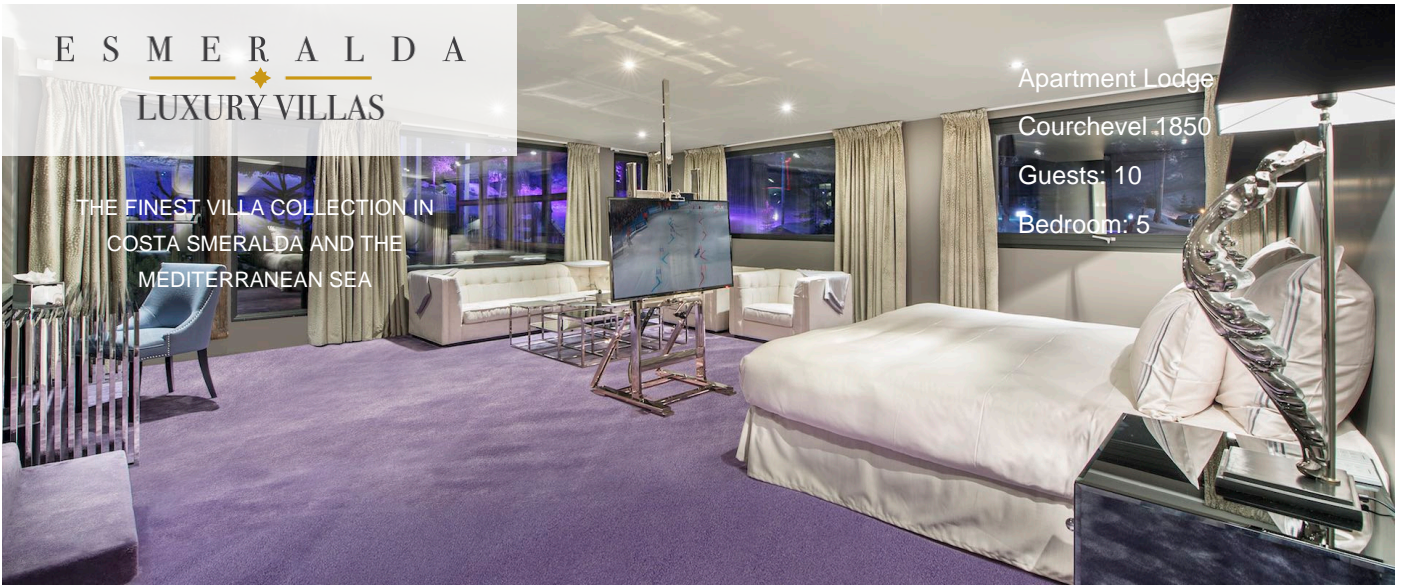

ESMERALDA

LUXURY VILLAS

THE FINEST VILLA COLLECTION IN
COSTA SMERALDA AND THE
MEDITERRANEAN SEA

Apartment Lodge

Courchevel 1850

Guests: 10

Bedroom: 5

Services included:

- Luxury accommodation on your chosen dates
- Flowers and welcome gift on arrival
- Welcome products in each bathroom
- Linen and towels provided
- An half-catering chef (food and beverage are extra charged)
- One butler
- One daily housekeeper for daily cleaning
- Snow clearance of the access area
- Wood delivery for fireplace

Services that can be arranged:

- Airport transfert by car or by helicopter
- Luxury rent-a-car
- Massages & beauty treatments
- Ski-passes delivery
- Ski Instructors
- Restaurants booking
- Almost everything you can wish for

Number of Bedrooms: 5

Guests: 10

Starting price: from 31.000 € per week

This 400 sqm apartment stands right in the heart of Courchevel 1850, literally on Bellecôte ski slope. You will appreciate its big private terrace of 200 sqm as well as its SPA area perfect for relaxing after a hard skiing-day. It has got 5 bedrooms, guesting up to 8 people. The light colour palette of the interiors really harmonizes and conveys to guests a deep sense of peacefulness.

Layout

LEVEL 1 Main entrance, Large Living of over 100m2 divided on Dining area, Sitting lounge, Separate professional kitchen, Guest toilets, Master Bedroom 1 of 60m2 (Double/Twin bed, desk, dressing, Bathroom with rainshower & bathtub, double sink Separate toilets and Terrace); Master Bedroom 2 of 45m2 (Double/Twin bed, dressing, Bathroom with rainshower and bathtub, Separate toilets); Bedroom 3 of 35m2 (Double/Twin bed, Bathroom with rainshower and bathtub, WC); Bedroom 4 of 20m2 (Double/Twin bed, Shower room and separate toilets); Bedroom 5 of 20m2 (Double/Twin bed, Bathroom and separate toilets. LEVEL -1 (access by private elevator) SPA Area: Hammam, Sauna, Jacuzzi, Massage room Parking.

Location

- **Airport:** Geneva/Lyon, 2.30 hours by car
- **Town:** 2 minutes Walk
- **Distance to slopes:** 0 metres

Facilities

- TV
- WIFI
- SPA Area with Hammam, Sauna and Jacuzzi
- Massage room
- Parking
- Professional kitchen
- Private 200sqm terrace
- Ski in&out