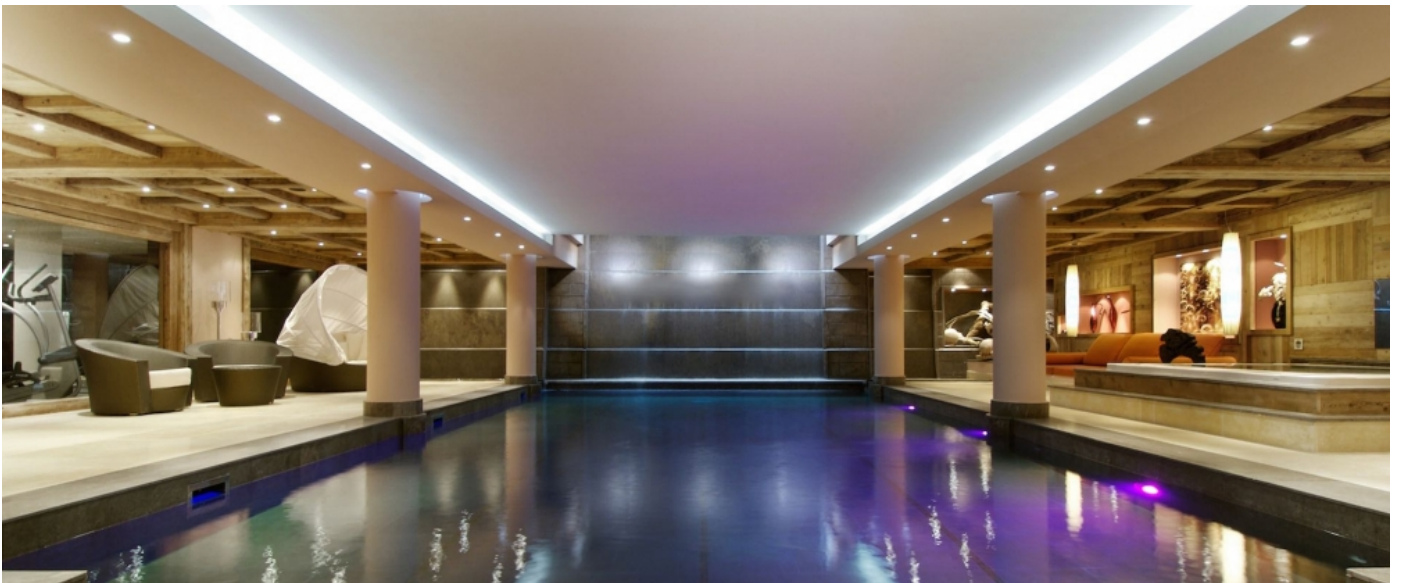

Chalet Black stands out for its amazing master apartment, its stunning SPA with Swimming pool, Sauna, Jacuzzi, Hammam, massage and gym and its cosy Night Club with bar and billiard. The style is gorgeous with prevalence of wood and warm colors. The wide terrace with fabulous forest and mountain view will leave you breathless. You will be able to access the slopes just from ski room by crossing the road.

Location

- **Airport:** Geneva/Lyon, 2.30 hours by car
- **Town:** 4 minutes Walk
- **Distance to slopes:** 30 metres

Facilities

- DVD
- Wi-fi internet connection
- Ipod doc station
- Piano
- International TV channels
- SPA with Swimming pool, Jacuzzi, Hammam, Sauna, massage & gym, UV cabine, Douche.
- Night Club with bar and billiard
- Professional kitchen with food lift
- Garage for 3 cars
- Ski room