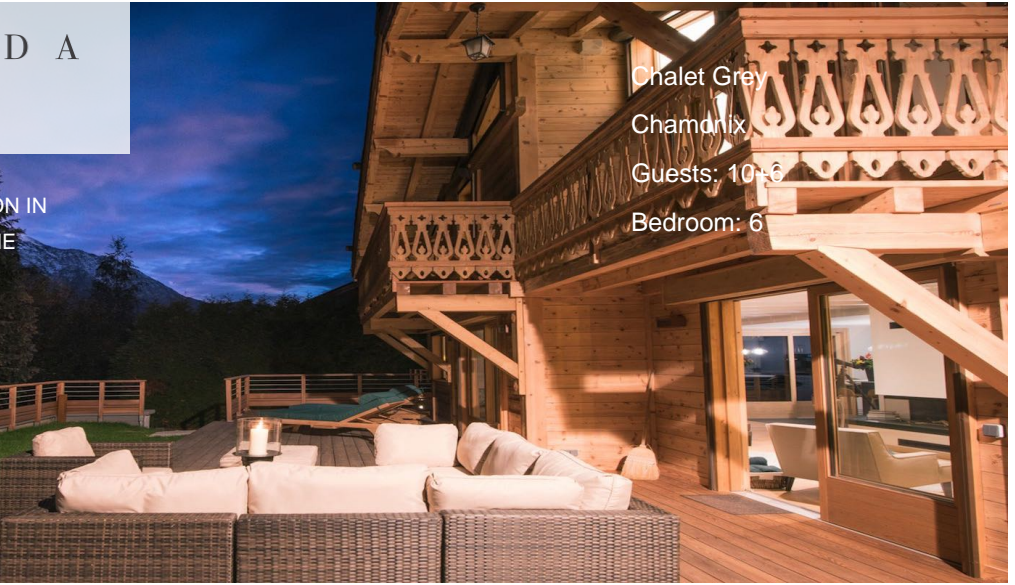

## LUXURY VILLAS

THE FINEST VILLA COLLECTION IN  
COSTA SMERALDA AND THE  
MEDITERRANEAN SEA

Chalet Grey  
Chamonix  
Guests: 10+6  
Bedroom: 6