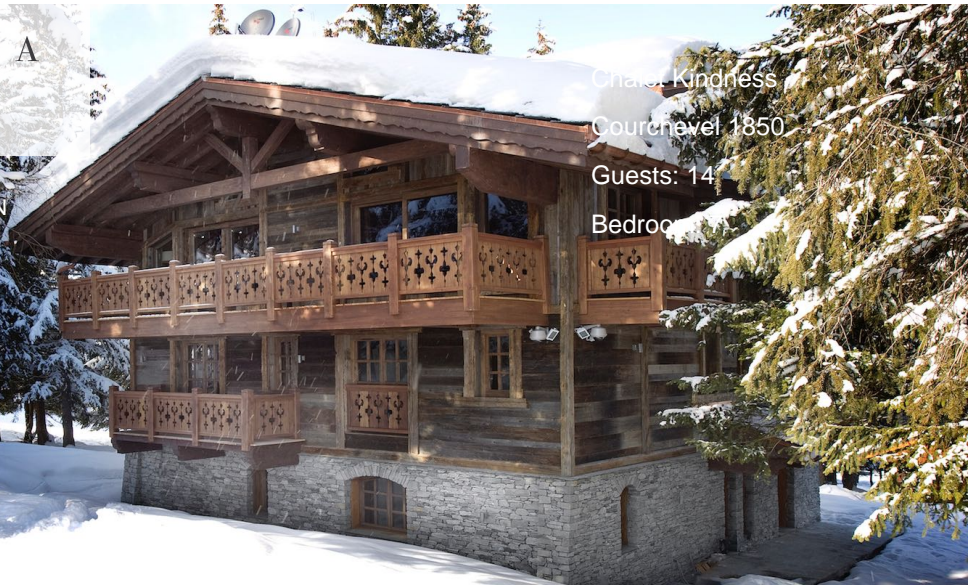

ESMERALDA LUXURY VILLAS

THE FINEST VILLA COLLECTION IN
COSTA SMERALDA AND THE
MEDITERRANEAN SEA

Chalet Kindness
Courchevel 1850
Guests: 14
Bedrooms: 7

Services included:

- Luxury accommodation
- Exclusive use of the chalet and its facilities
- Champagne reception
- Luxury accommodation
- Private Chef and Butler
- Daily housekeeping
- Concierge service
- Chauffeur for in resort transport service from 9h00 to 20h00
- Dedicated ski instructor

Number of Bedrooms: 7
Guests: 14
Starting price: from 45.000 € per week

Luxury ski in - ski out Chalet at walking distance from the center of Courchevel 1850! Situated in arguably the best location in Courchevel 1850, nestled in a winter wonderland of snow-covered fir trees, truly ski-in/ski-out onto the Bellecôte piste, a mere 2 minutes' walk to the centre of the Resort. The chalet has been built in a sympathetic alpine style with wood interiors, exposed ceiling beams and a cosy fireplace in the living area, found on the top floor. There is a spa floor with swimming pool, Jacuzzi, Ham man, a separate gym and an independent massage/therapy room.