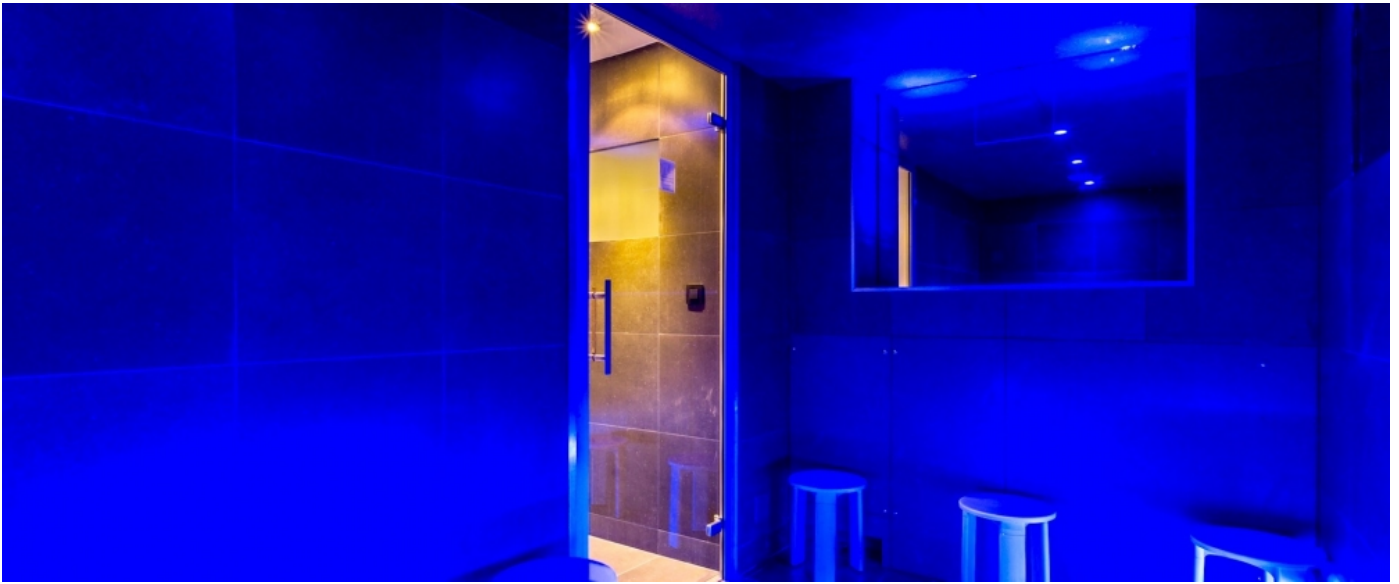

### Facilities

- Satellite Flat Screen TV
- WIFI
- Outdoor heated swimming pool (Summer only)
- Outdoor jacuzzi
- Cinema with Sky HD+ and Blu Ray. Popcorn machine and drinks fridge
- Sauna and Hammam with showers and relaxation area
- Fitness suite
- Massage rooms
- Games room with Wii and Playstation
- Library
- Wine cellar
- Washing machine and dryer
- Heated boot room with sofas, boot warmers, ski racks and ski snacks
- Three parking spaces