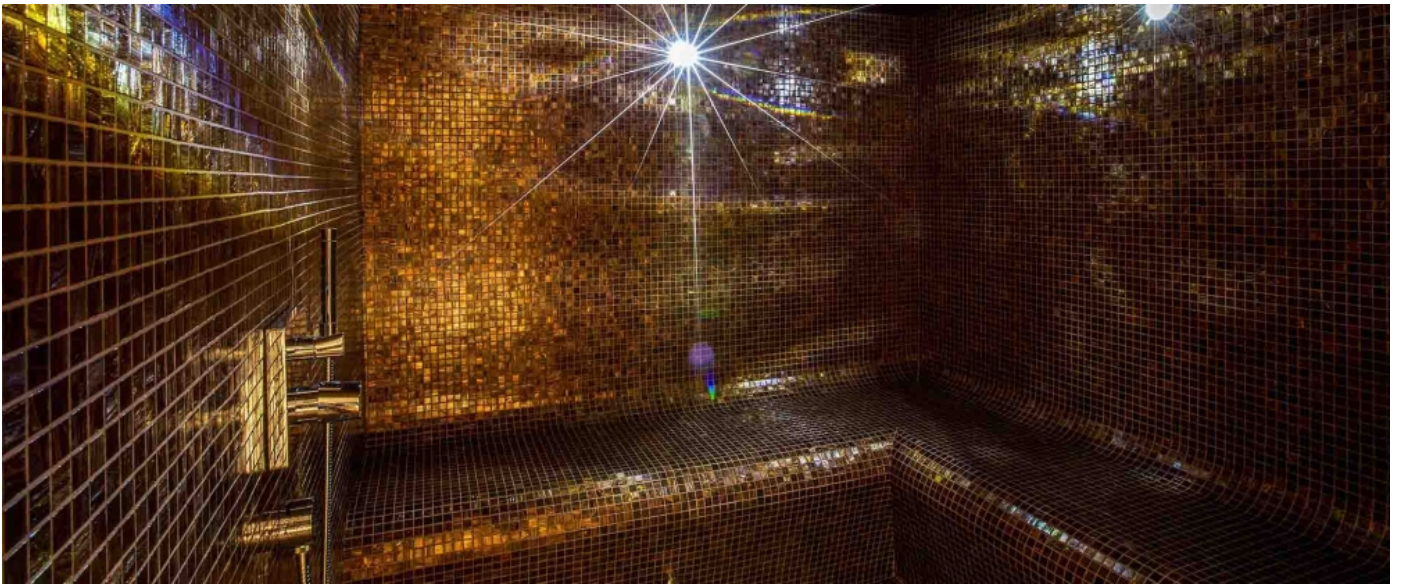

© Copyright 2014 www.esmeraldaluxuryvillas.com
Telephone : +39 338 3902377 | Email: info@esmeraldaluxuryvillas.com