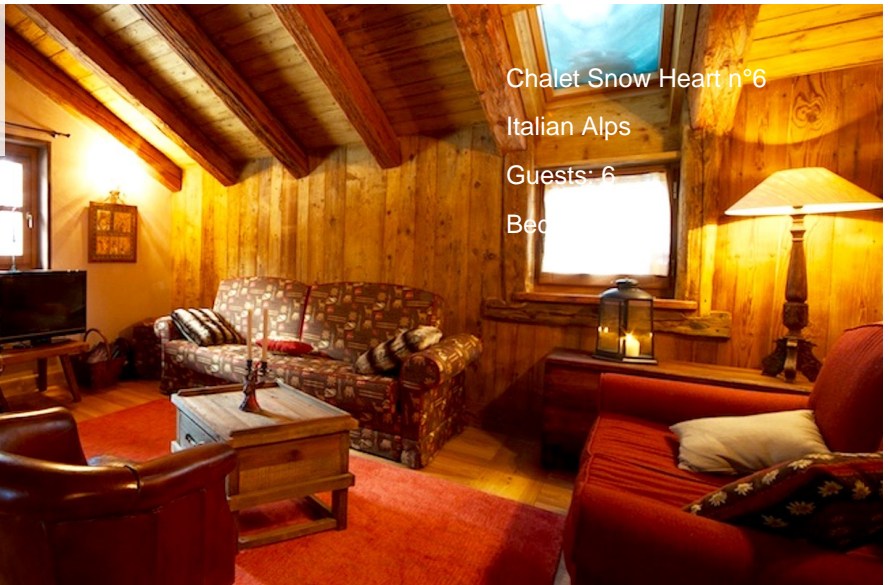

ESMERALDA

LUXURY VILLAS

THE FINEST VILLA COLLECTION IN
COSTA SMERALDA AND THE
MEDITERRANEAN SEA

Chalet Snow Heart n°6

Italian Alps

Guests: 6

Bed

Services included:

Layout

Chalet Snow Heart n° 6 offers 240 sqm of living space on three levels. On the first floor large open space with dining and living room, fireplace, well equipped kitchen and one bathroom. On the ground floor one master room ensuite with bathtub and two double bedrooms, Tv area with wooden sofa and one bathroom. On the lower floor private sauna, steam bath, maxi Jacuzzi bath-tub, multi-sensory shower and fitness equipment. The chalet is also provided with garage and private garden.